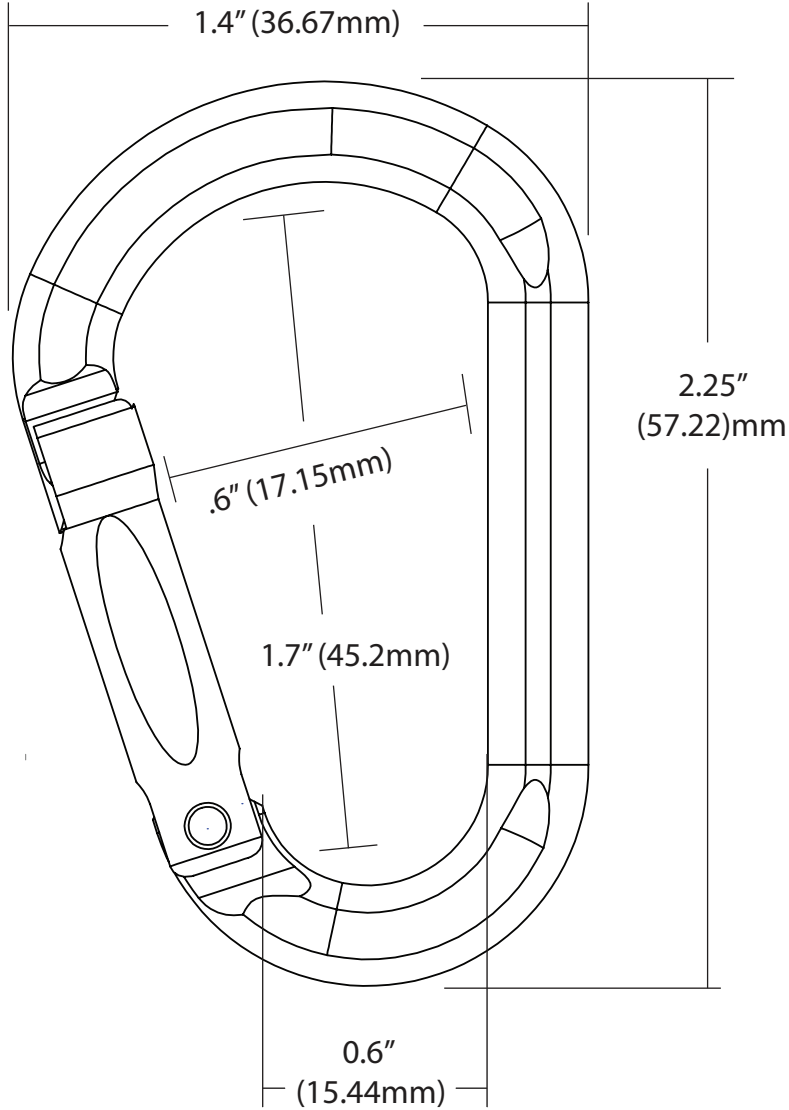

C7 NL-

rockX Accessory Carabiner
Part Number: C7 NL-(color code)
MBS: 5kN
Weight: 0.2lbs (10gm)
Not for climbing

The rockX accessory carabiner is a compact and strong utility carabiner that's easy to grip and useful in a multitude of situations requiring a strong but lightweight, non-PPE connector.

The rockX is available in a light grey, orange and red frame.